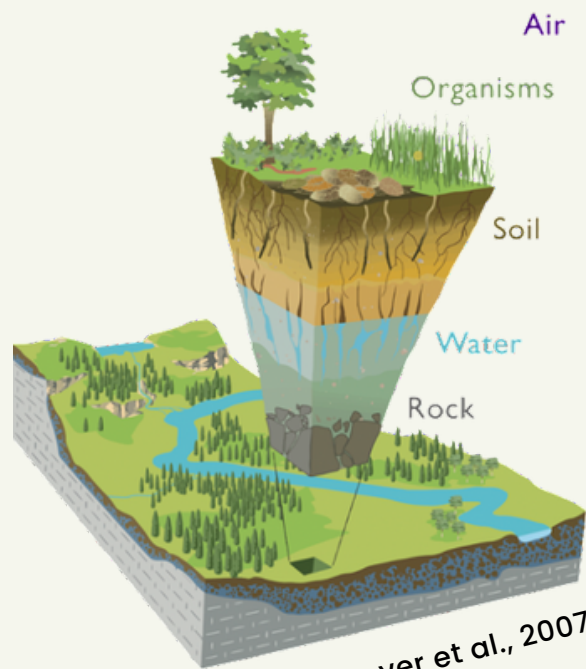

Questions? Contact
Lily Eligator
lilyeligator@vt.edu
or Jordan Hayes
hayesjo@dickinson.edu